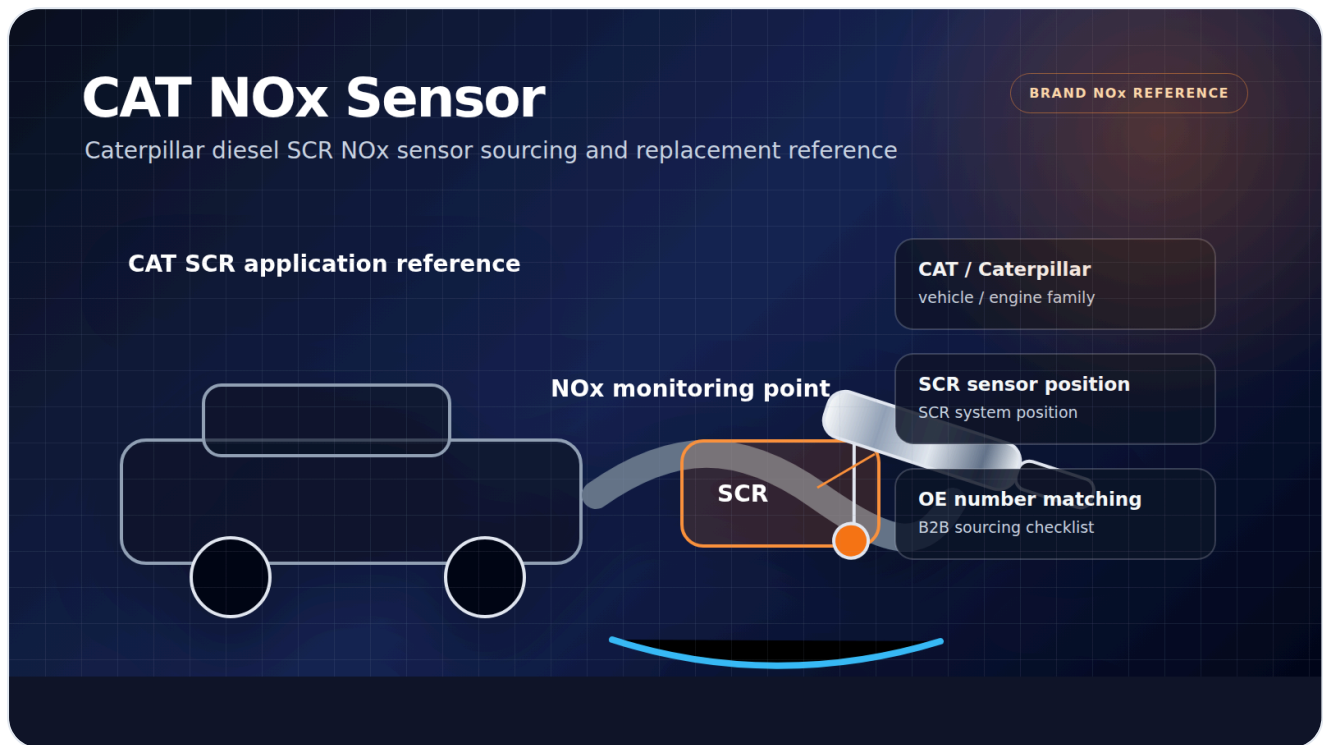

SHR AUTOPARTS

PRODUCT CATALOG

Automotive Sensors, NOx Sensors & Diesel Aftertreatment Components

Downloadable product catalog for distributors, repair chains, fleet buyers and aftermarket importers.

Catalog Overview

- 01 NOx Sensor Program
- 02 DEF / AdBlue Components
- 03 Fuel & Fluid Sensors
- 04 Fuel Injectors
- 05 Temperature & Proximity Sensors
- 06 EV DC Relays
- 07 RFQ Checklist

NOx Sensor Program

SHR supplies replacement NOx sensors for SCR aftertreatment systems. The program covers heavy-duty trucks, diesel engines, construction equipment, agricultural machinery and selected passenger / light commercial applications.

- Mercedes-Benz
- Volvo
- Cummins
- DAF PACCAR
- Scania
- MAN
- IVECO
- Hino
- CAT
- Isuzu
- John Deere
- CNH
- Hyundai
- Ford
- JCB
- Kubota
- DEUTZ

Main Product Families

Family	Typical Products	Buyer Checks
NOx Sensors	Upstream / downstream SCR NOx sensors	OE number, connector, cable length, sensor position
DEF / AdBlue	DEF urea injector, AdBlue level sensor	Tank type, connector, dosing system, voltage
Fuel System	Fuel injector, fuel level sensor	Part number, nozzle / flange style, engine model
Temperature Sensors	Exhaust gas temperature sensors	Probe length, connector, thread, temperature range
Level / Proximity	Fluid level, capacitive level, ferrous proximity sensors	Medium, mounting, signal output, environment
EV DC Relays	High-voltage DC relay parts	Voltage, current, coil, contact configuration

Featured Sourcing Pages

NOx Sensor

/nox-sensor/

DEF Urea Injector

/def-urea-injector/

AdBlue Level Sensor

/adblue-level-sensor/

Fuel Injector