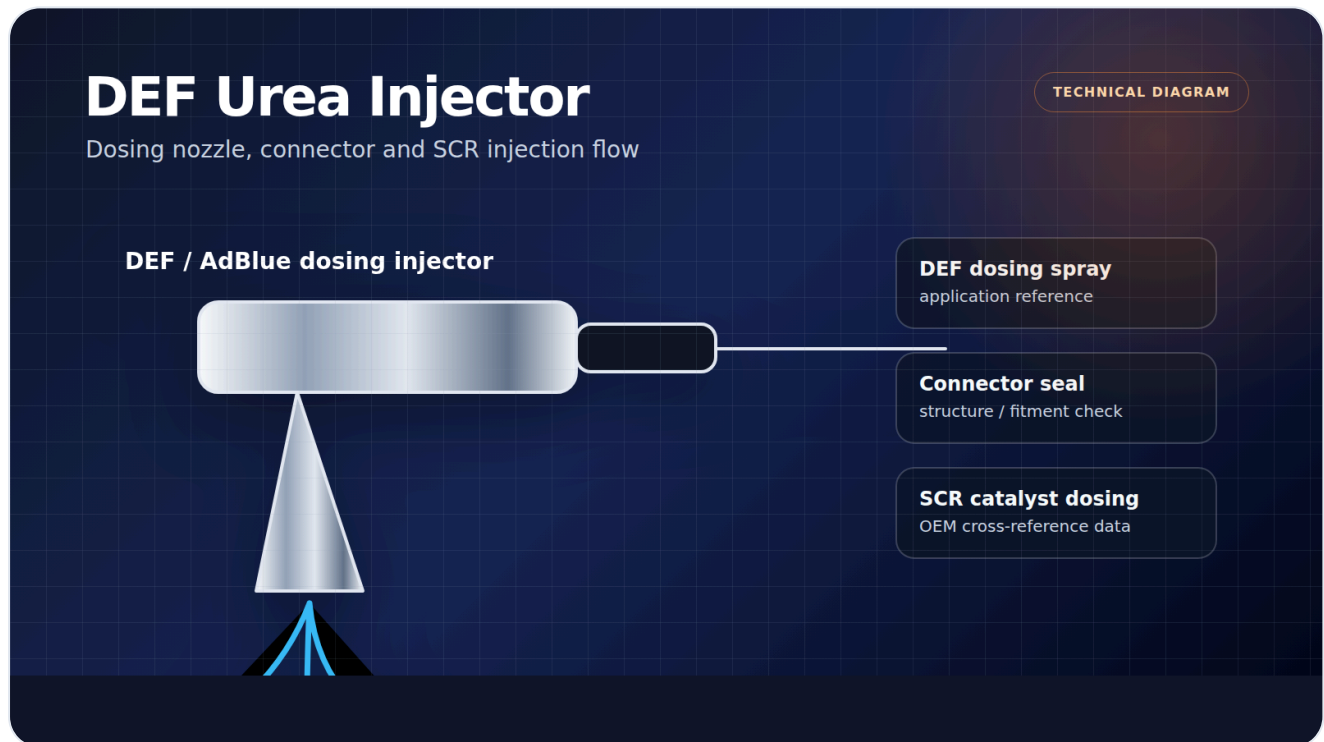

SHR AUTOPARTS

PRODUCT CATALOG

Automotive Sensors, NOx Sensors & Diesel Aftertreatment Components

Downloadable product catalog for distributors, repair chains, fleet buyers and aftermarket importers.

Catalog Overview

- 01 NOx Sensor Program
- 02 DEF / AdBlue Components
- 03 Fuel & Fluid Sensors
- 04 Fuel Injectors
- 05 Temperature & Proximity Sensors
- 06 EV DC Relays
- 07 RFQ Checklist

NOx Sensor Program

SHR supplies replacement NOx sensors for SCR aftertreatment systems. The program covers heavy-duty trucks, diesel engines, construction equipment, agricultural machinery and selected passenger / light commercial applications.

- Mercedes-Benz
- Volvo
- Cummins
- DAF PACCAR
- Scania
- MAN
- IVECO
- Hino
- CAT
- Isuzu
- John Deere
- CNH
- Hyundai
- Ford
- JCB
- Kubota
- DEUTZ

Main Product Families

Family	Typical Products	Buyer Checks
NOx Sensors	Upstream / downstream SCR NOx sensors	OE number, connector, cable length, sensor position
DEF / AdBlue	DEF urea injector, AdBlue level sensor	Tank type, connector, dosing system, voltage
Fuel System	Fuel injector, fuel level sensor	Part number, nozzle / flange style, engine model
Temperature Sensors	Exhaust gas temperature sensors	Probe length, connector, thread, temperature range
Level / Proximity	Fluid level, capacitive level, ferrous proximity sensors	Medium, mounting, signal output, environment
EV DC Relays	High-voltage DC relay parts	Voltage, current, coil, contact configuration

Featured Sourcing Pages

NOx Sensor

/nox-sensor/

DEF Urea Injector

/def-urea-injector/

AdBlue Level Sensor

/adblue-level-sensor/

Fuel Injector